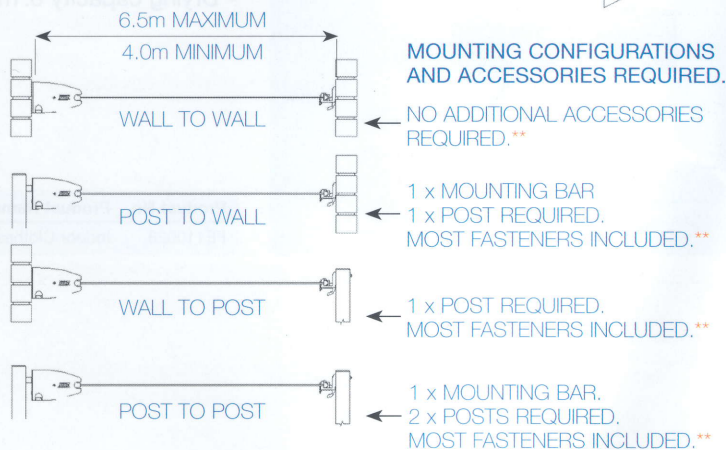

Hills Clothesline Installation

How to install your Clothesline

Folding Head Hoists

Folding Frame Clotheslines

** MASONRY ANCHORS ARE SUPPLIED. CONSULT YOUR HARDWARE SPECIALIST IF YOU NEED FASTENERS TO SUIT YOUR PARTICULAR APPLICATION.

POST MOUNT ILLUSTRATED MOUNTING BAR

POST INSTALLATION DETAILS
OPTIONAL GROUND SOCKET IS AVAILABLE.

Retracting Clotheslines

** MASONRY ANCHORS NOT SUPPLIED. CONSULT YOUR HARDWARE SPECIALIST FOR ANCHORS TO SUIT YOUR PARTICULAR APPLICATION.