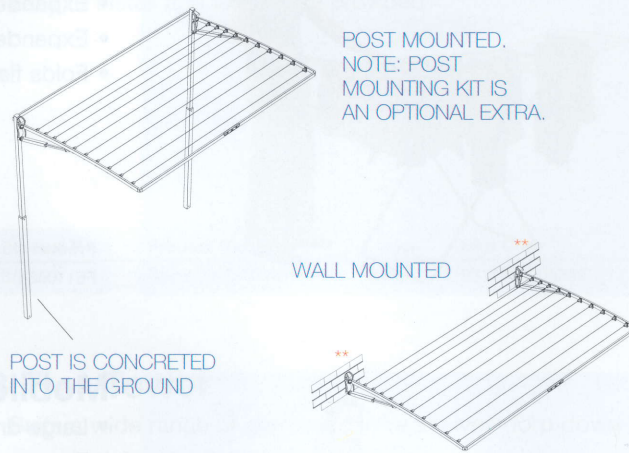

Hills Clothesline Installation

How to install your Clothesline

Folding Head Hoists

Folding Frame Clotheslines

** MASONRY ANCHORS ARE SUPPLIED. CONSULT YOUR HARDWARE SPECIALIST IF YOU NEED FASTENERS TO SUIT YOUR PARTICULAR APPLICATION.

POST MOUNT ILLUSTRATED MOUNTING BAR

POST INSTALLATION DETAILS
OPTIONAL GROUND SOCKET IS AVAILABLE.

Retracting Clotheslines

** MASONRY ANCHORS NOT SUPPLIED. CONSULT YOUR HARDWARE SPECIALIST FOR ANCHORS TO SUIT YOUR PARTICULAR APPLICATION.