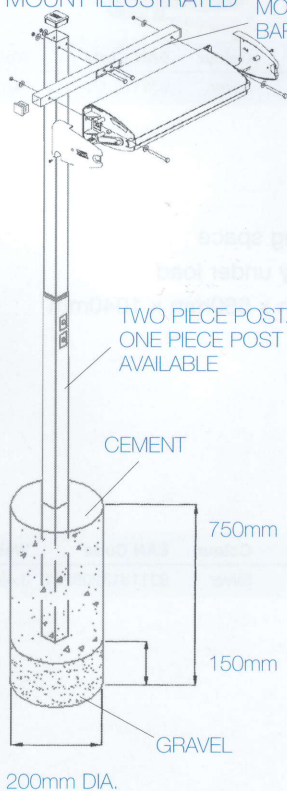

Hills Clothesline Installation

How to install your Clothesline

Folding Head Hoists

Folding Frame Clotheslines

** MASONRY ANCHORS ARE SUPPLIED. CONSULT YOUR HARDWARE SPECIALIST IF YOU NEED FASTENERS TO SUIT YOUR PARTICULAR APPLICATION.

POST MOUNT ILLUSTRATED MOUNTING BAR

POST INSTALLATION DETAILS
OPTIONAL GROUND SOCKET IS AVAILABLE.

Retracting Clotheslines

** MASONRY ANCHORS NOT SUPPLIED. CONSULT YOUR HARDWARE SPECIALIST FOR ANCHORS TO SUIT YOUR PARTICULAR APPLICATION.