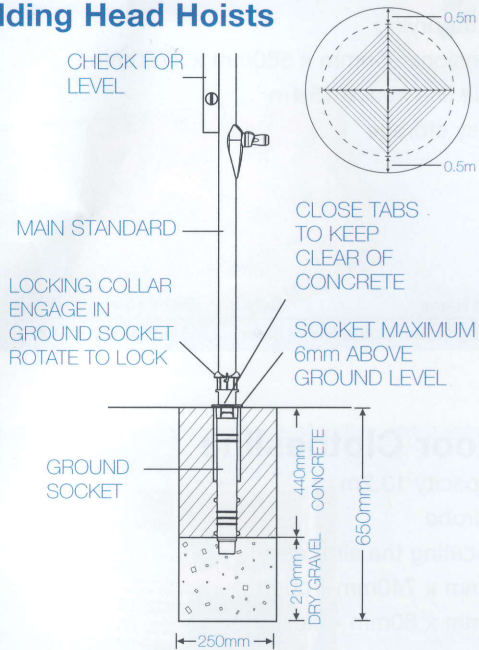

Hills Clothesline Installation

How to install your Clothesline

Folding Head Hoists

Folding Frame Clotheslines

** MASONRY ANCHORS ARE SUPPLIED. CONSULT YOUR HARDWARE SPECIALIST IF YOU NEED FASTENERS TO SUIT YOUR PARTICULAR APPLICATION.

POST MOUNT ILLUSTRATED MOUNTING BAR

POST INSTALLATION DETAILS
OPTIONAL GROUND SOCKET IS AVAILABLE.

Retracting Clotheslines

** MASONRY ANCHORS NOT SUPPLIED. CONSULT YOUR HARDWARE SPECIALIST FOR ANCHORS TO SUIT YOUR PARTICULAR APPLICATION.